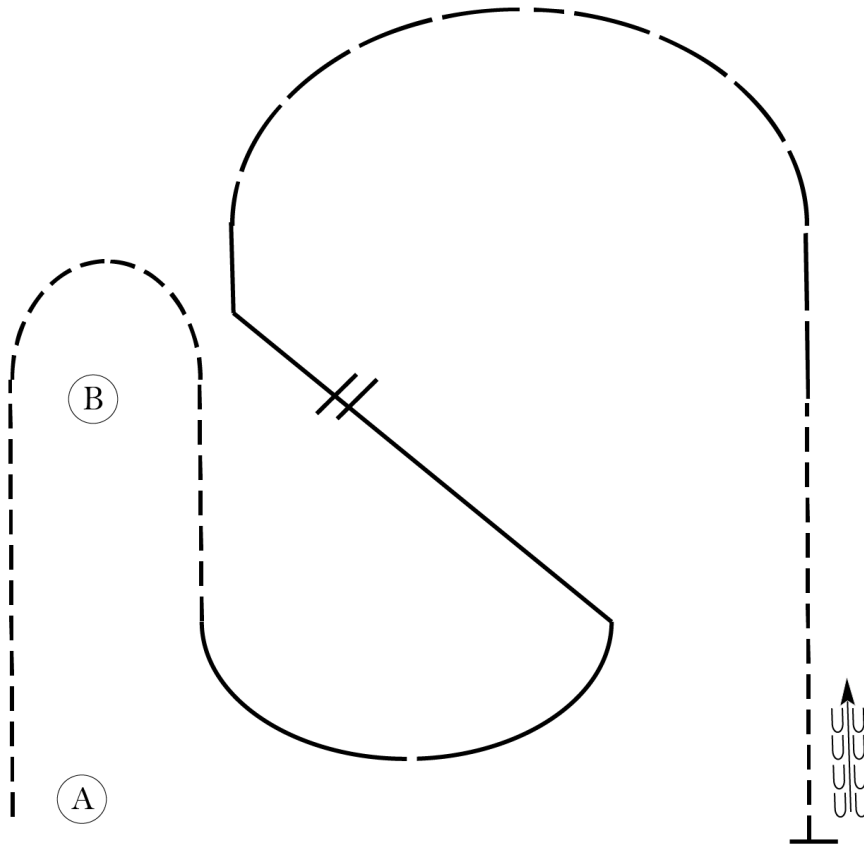

APHA ZONE 2 POR

Hunt Seat Equitation

Novice Youth & Amateur, Youth 13 & Under, Youth SPB

Show Date: May 2024

Be ready at A.

1. Begin at the trot on the right diagonal, change diagonals 1/2 way between A and B and continue around B.
2. Sitting trot from B to 1/2 way to A.
3. Canter on the left lead and change leads, simple or flying, across from B.
4. Continue the canter around until even with B.
5. Break to a trot and continue until even with A.
6. Stop and back one horse length.
7. Pattern is complete. Exit at a sitting trot.

Show Date: May 2024

Be ready at A.

1. Begin at the trot on the right diagonal, change diagonals 1/2 way between A and B and continue around B.
2. Sitting trot from B to 1/2 way to A.
3. Canter on the left lead and change leads, simple or flying, across from B.
4. Move into a hand gallop around until even with B.
5. Remain in two point position, break to a trot and continue until even with A.
6. Stop and back one horse length.
7. Pattern is complete. Exit at a sitting trot.

Show Date: May 2024

Be ready at A.

1. Begin at the trot on the right diagonal, change diagonals 1/2 way between A and B and continue around B.
2. Sitting trot from B to 1/2 way to A.
3. Walk in a half circle.
4. Sitting trot on the diagonal line.
5. Trot on the left diagonal in a half circle and until even with A.
6. Stop and back one horse length.
7. Pattern is complete. Exit at a sitting trot.