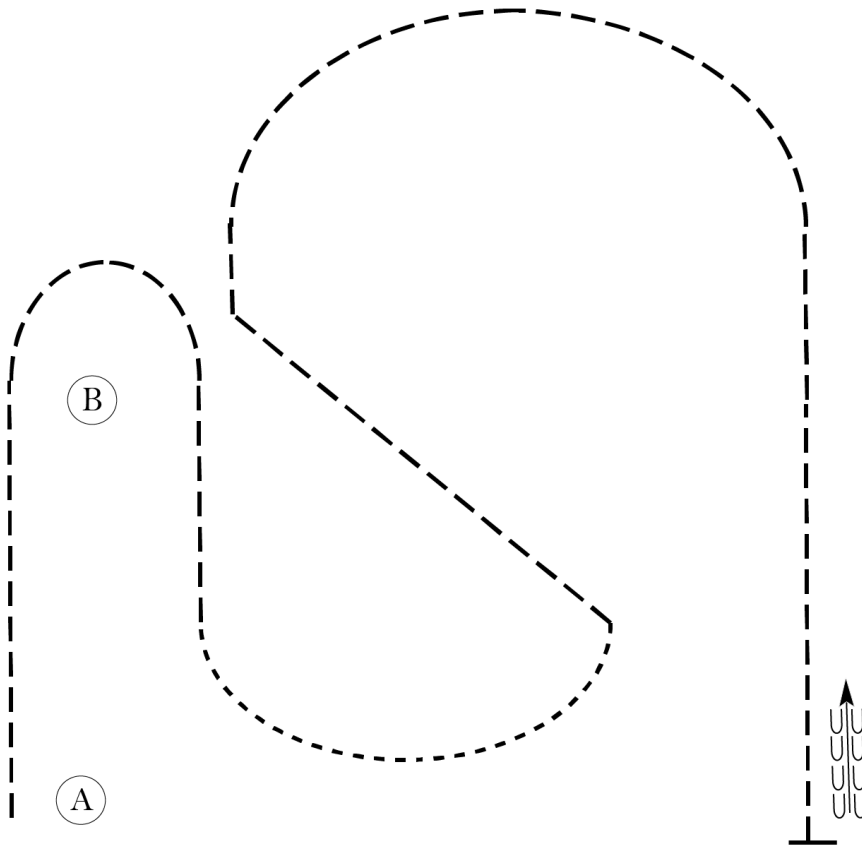

APHA ZONE 2 POR

Hunt Seat Equitation

Novice Youth & Amateur, Youth 13 & Under, Youth SPB

Show Date: May 2024

Be ready at A.

1. Begin at the trot on the right diagonal, change diagonals 1/2 way between A and B and continue around B.
2. Sitting trot from B to 1/2 way to A.
3. Canter on the left lead and change leads, simple or flying, across from B.
4. Continue the canter around until even with B.
5. Break to a trot and continue until even with A.
6. Stop and back one horse length.
7. Pattern is complete. Exit at a sitting trot.

Show Date: May 2024

Be ready at A.

1. Begin at the trot on the right diagonal, change diagonals 1/2 way between A and B and continue around B.
2. Sitting trot from B to 1/2 way to A.
3. Canter on the left lead and change leads, simple or flying, across from B.
4. Move into a hand gallop around until even with B.
5. Remain in two point position, break to a trot and continue until even with A.
6. Stop and back one horse length.
7. Pattern is complete. Exit at a sitting trot.

Show Date: May 2024

Be ready at A.

1. Begin at the trot on the right diagonal, change diagonals 1/2 way between A and B and continue around B.
2. Sitting trot from B to 1/2 way to A.
3. Walk in a half circle.
4. Sitting trot on the diagonal line.
5. Trot on the left diagonal in a half circle and until even with A.
6. Stop and back one horse length.
7. Pattern is complete. Exit at a sitting trot.