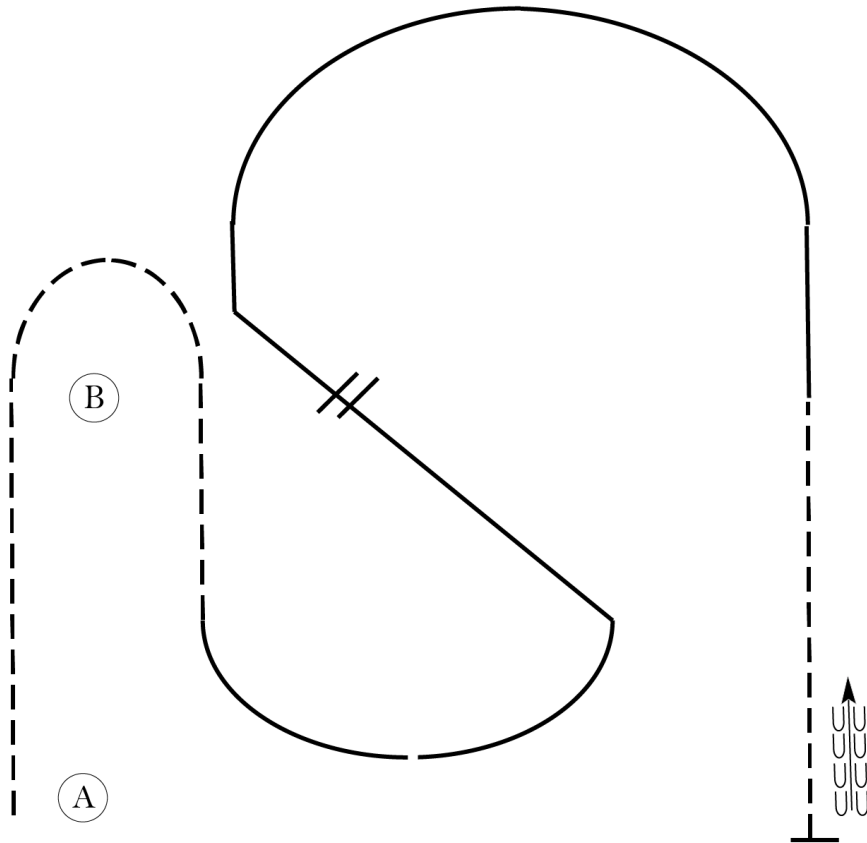

APHA ZONE 2 POR

Hunt Seat Equitation

Novice Youth & Amateur, Youth 13 & Under, Youth SPB

Show Date: May 2024

Be ready at A.

1. Begin at the trot on the right diagonal, change diagonals 1/2 way between A and B and continue around B.
2. Sitting trot from B to 1/2 way to A.
3. Canter on the left lead and change leads, simple or flying, across from B.
4. Continue the canter around until even with B.
5. Break to a trot and continue until even with A.
6. Stop and back one horse length.
7. Pattern is complete. Exit at a sitting trot.

Show Date: May 2024

Be ready at A.

1. Begin at the trot on the right diagonal, change diagonals 1/2 way between A and B and continue around B.
2. Sitting trot from B to 1/2 way to A.
3. Canter on the left lead and change leads, simple or flying, across from B.
4. Move into a hand gallop around until even with B.
5. Remain in two point position, break to a trot and continue until even with A.
6. Stop and back one horse length.
7. Pattern is complete. Exit at a sitting trot.

Show Date: May 2024

Be ready at A.

1. Begin at the trot on the right diagonal, change diagonals 1/2 way between A and B and continue around B.
2. Sitting trot from B to 1/2 way to A.
3. Walk in a half circle.
4. Sitting trot on the diagonal line.
5. Trot on the left diagonal in a half circle and until even with A.
6. Stop and back one horse length.
7. Pattern is complete. Exit at a sitting trot.