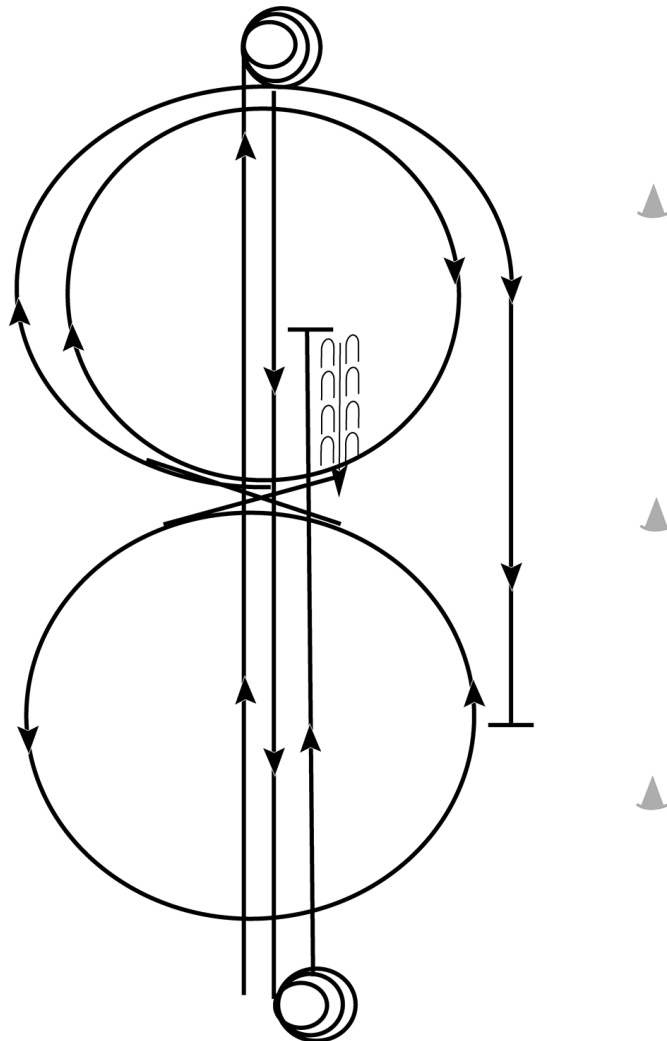

APHA ZONE 2 POR

All Ranch Reining

Show Date: May 2024

Pattern 6

Start at end of arena.

1. Run down the middle of the arena, past the end marker and come to a sliding stop.
2. Complete 3 1/2 spins to the right.
3. Run to the other end of the arena, past the end marker and come to a sliding stop.
4. Complete 3 1/2 spins to the left.
5. Run past the center marker, stop, back at least 10 feet, complete 1/4 turn to the left.
6. Beginning on the right lead, complete one circle to the right, change leads. Complete one circle to the left, change leads.
7. Complete 3/4 of a right circle, run past center marker, stop. Hesitate to complete pattern.