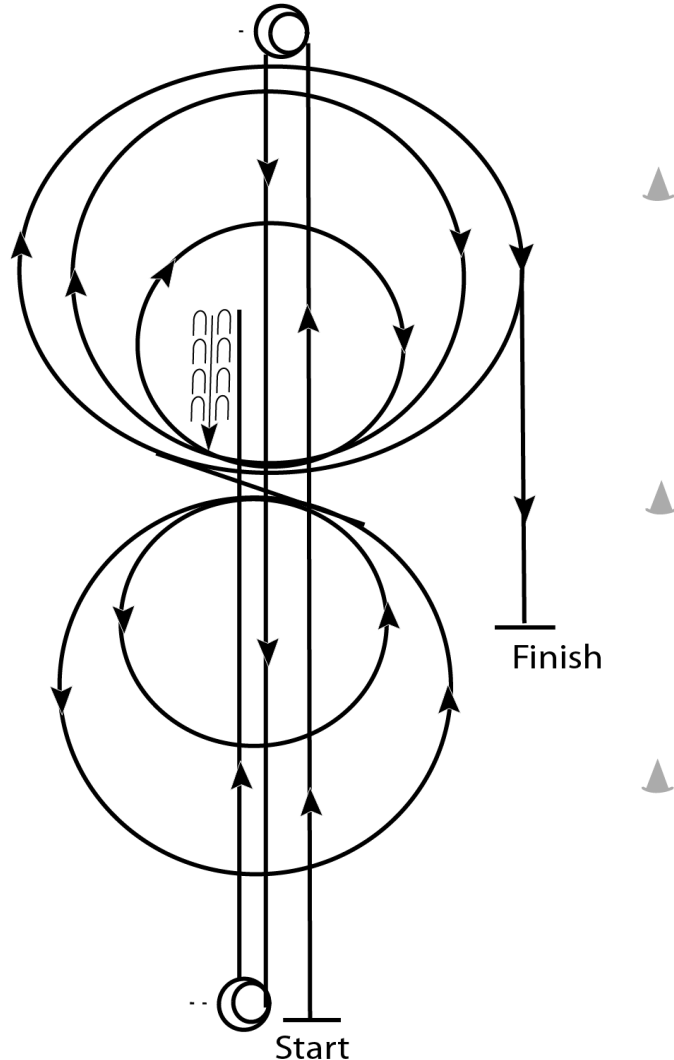

## All Ranch Reining

Show Date: Sunday, May 11th, 2025

Pattern 4

1. Start at end of arena.
2. Run up center of arena past the end marker and come to a sliding stop. Complete 3 1/2 spins to the left.
3. Run to other end of arena past the end marker and stop. Complete 3 1/2 spins to the right.
4. Run past the center marker and stop.
5. Back at least 10 feet in a straight line.
6. Complete 1/4 turn to the left, hesitate. Beginning on the right lead, complete 2 circles to the right, the first one small and slow, and the second large and fast. Change leads at the center of the arena.
7. Complete one small, slow circle and one large, fast circle. Change leads to the right.
8. Run around end of arena to the other side, past center marker, at least 20 feet from fence and come to sliding stop.
9. Hesitate to complete pattern.