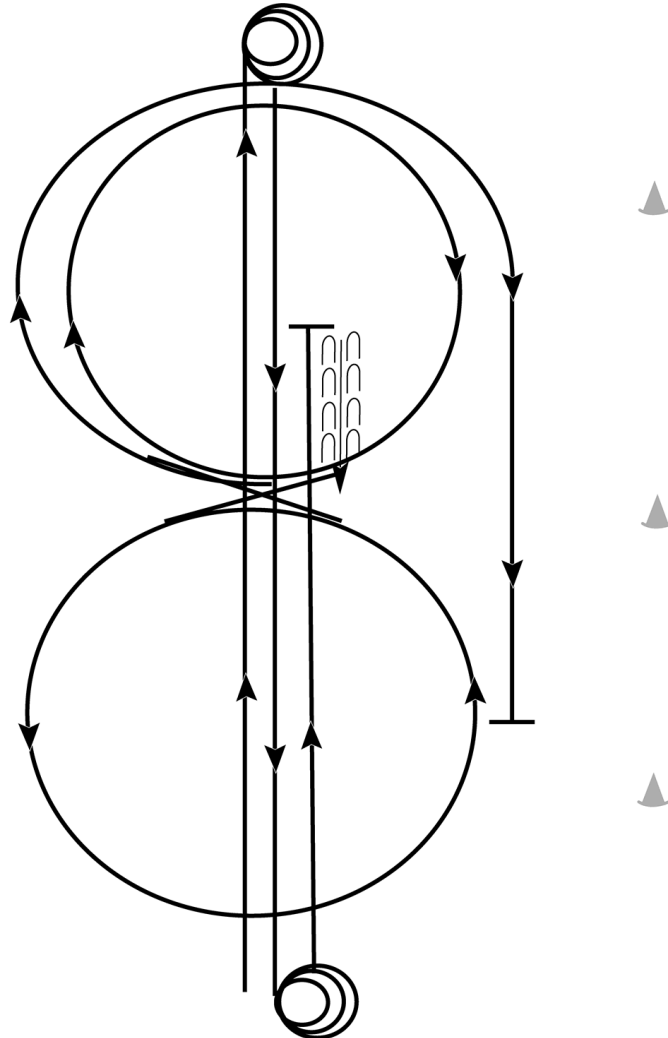

### Pattern 6

Start at end of arena.

1. Run down the middle of the arena, past the end marker and come to a sliding stop.
2. Complete 3 1/2 spins to the right.
3. Run to the other end of the arena, past the end marker and come to a sliding stop.
4. Complete 3 1/2 spins to the left.
5. Run past the center marker, stop, back at least 10 feet, complete 1/4 turn to the left.
6. Beginning on the right lead, complete one circle to the right, change leads. Complete one circle to the left, change leads.
7. Complete 3/4 of a right circle, run past center marker, stop. Hesitate to complete pattern.